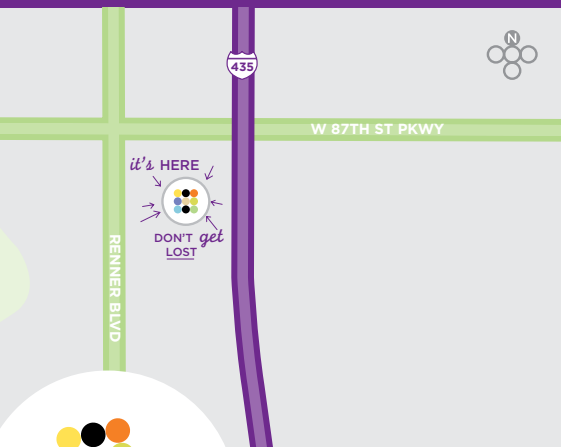

EARN FREE NIGHTS

- Join the Hyatt Gold Passport® global loyalty program and earn free nights at Hyatt hotels and resorts worldwide

EXPLORE

- Legends Outlet Shopping
- Schlitterbahn Water Park
- Kansas Speedway
- Sporting KC (professional soccer team)
- Arrowhead Stadium (professional football team)
- Kauffman Stadium (professional baseball team)
- Crown Center & Union Station
- Country Club Plaza & Nelson-Atkins Museum of Art
- Falcon Ridge Golf Course

NOW OVER 200 *hotel locations AND COUNTING*, SO YOU'LL NEVER HAVE
TO SETTLE FOR ANY PLACE LESS THAN HYATT PLACE

HYATT PLACE KANSAS CITY/ LENEXA CITY CENTER

8741 Ryckert Street
Lenexa, KS, 66219, USA
P 913 742 7777
F 913 742 7776
hyattplacekansascitylenexacitycenter.com